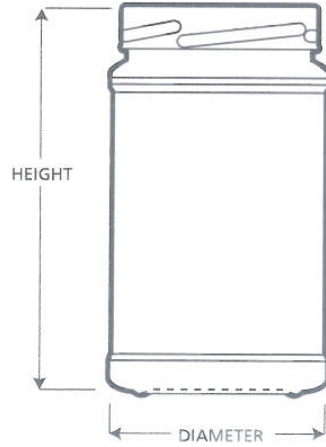

# HS FRENCH FLINT

THE GLASS CONTAINER SPECIALISTS

225ml Jar

HEIGHT	DIAMETER	FILL LINE	CAPACITY	WEIGHT	FINISH
111mm	60.6mm	Brimful	225ml	140g	58mm W/Cap FD136

## 271ML DZEM GLASS JAR

Product code	DZEM200B
Finish	58mm Twist-off
Capacity	271ml
Brim-full capacity	271ml